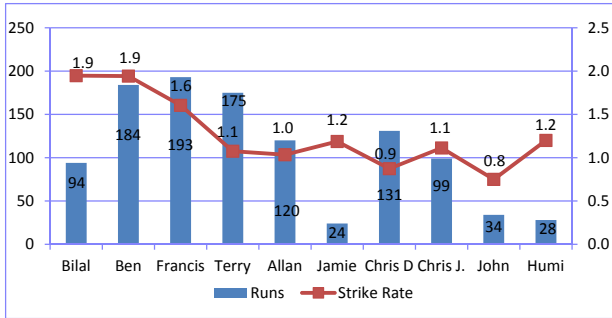

Barbarian Visigoths Winter League Statistics 2013

Batting

Name	Played	Runs	Out	Net Runs	Balls Faced	Strike Rate	Average
Bilal	3	94	4	74	38	1.9	18.5
Ben	6	184	3	169	87	1.9	56.3
Francis	7	193	10	130	81	1.6	18.6
Terry	7	175	12	115	107	1.1	9.6
Allan	6	120	6	90	87	1.0	15.0
Jamie	1	24	1	19	16	1.2	19.0
Chris D	5	131	11	76	87	0.9	6.9
Chris J.	4	99	4	79	71	1.1	19.8
John	2	34	2	24	32	0.8	12.0
Humi	1	28	2	18	15	1.2	9.0

Bowling

Name	Played	Runs	Wickets	Net Runs	Overs Bowled	Econ Rate	Average
Ben	6	233	11	178	17	10.5	21.2
Francis	7	272	7	237	20	11.9	38.9
Bilal	3	95	6	65	9	7.2	15.8
Terry	7	220	6	190	17	11.2	36.7
Allan	6	205	6	175	14	12.5	34.2
Chris D	5	175	5	150	14	10.7	35.0
Chris J.	4	173	4	153	12	12.8	43.3
Humi	1	27	0	27	2	13.5	0.0