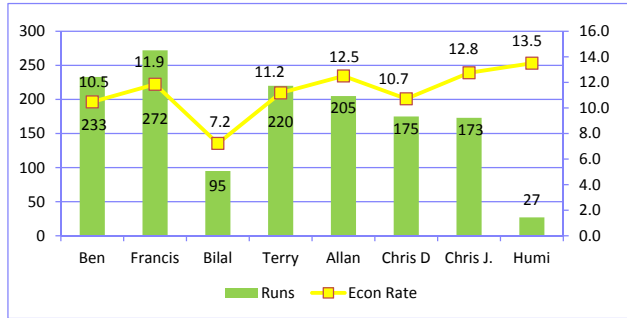

Barbarian Visigoths Winter League Statistics 2013

Batting

Name	Played	Runs	Out	Net Runs	Balls Faced	Strike Rate	Average
Bilal	3	94	4	74	38	1.9	18.5
Ben	6	184	3	169	87	1.9	56.3
Francis	7	193	10	130	81	1.6	18.6
Terry	7	175	12	115	107	1.1	9.6
Allan	6	120	6	90	87	1.0	15.0
Jamie	1	24	1	19	16	1.2	19.0
Chris D	5	131	11	76	87	0.9	6.9
Chris J.	4	99	4	79	71	1.1	19.8
John	2	34	2	24	32	0.8	12.0
Humi	1	28	2	18	15	1.2	9.0

Bowling

Name	Played	Runs	Wickets	Net Runs	Overs Bowled	Econ Rate	Average
Ben	6	233	11	178	17	10.5	21.2
Francis	7	272	7	237	20	11.9	38.9
Bilal	3	95	6	65	9	7.2	15.8
Terry	7	220	6	190	17	11.2	36.7
Allan	6	205	6	175	14	12.5	34.2
Chris D	5	175	5	150	14	10.7	35.0
Chris J.	4	173	4	153	12	12.8	43.3
Humi	1	27	0	27	2	13.5	0.0