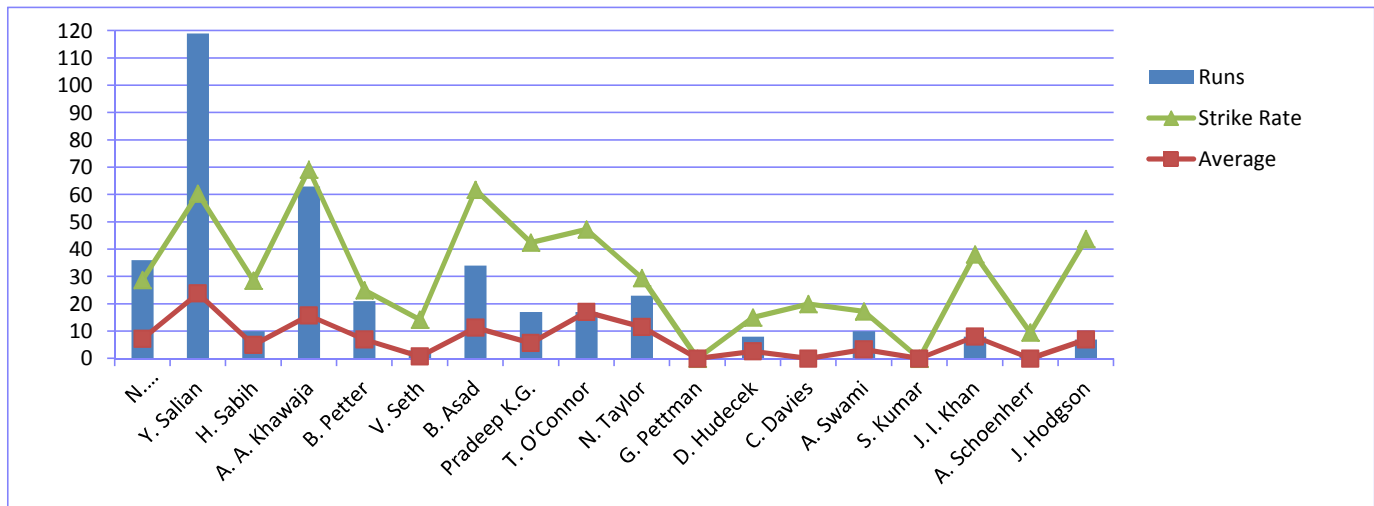

# Prague Barbarians 2014 Pro 40 Batting Statistics

Name	Matches	Innings	Runs	Not outs	Balls faced	Average	Strike Rate
N. Bhattacharyya	5	5	36	0	125	7.2	28.80
Y. Salián	5	5	119	0	197	23.8	60.41
H. Sabih	2	2	10	0	35	5.0	28.57
A. A. Khawaja	4	4	63	0	91	15.8	69.23
B. Petter	3	3	21	0	84	7.0	25.00
V. Seth	4	4	3	0	21	0.8	14.29
B. Asad	4	4	34	1	55	11.3	61.82
Pradeep K.G.	3	3	17	0	40	5.7	42.50
T. O'Connor	4	4	17	3	36	17.0	47.22
N. Taylor	3	2	23	0	78	11.5	29.49
G. Pettman	2	1	0	0	6	0.0	0.00
D. Hudecek	3	3	8	0	53	2.7	15.09
C. Davies	1	1	1	1	5	0.0	20.00
A. Swami	3	3	10	0	58	3.3	17.24
S. Kumar	2	2	0	0	7	0.0	0.00
J. I. Khan	2	2	8	1	21	8.0	38.10
A. Schoenherr	1	1	2	1	21	0.0	9.52
J. Hodgson	1	1	7	0	16	7.0	43.75

Name	Opposition	Runs	Not out	Balls Faced	Average	Strike Rate
N. Bhattacharyya	Bohemians	13	0	36	13.0	36.11
Y. Salián	Bohemians	30	0	35	30.0	85.71
H. Sabih	Bohemians	10	0	32	10.0	31.25
A. A. Khawaja	Bohemians	24	0	37	24.0	64.86
B. Petter	Bohemians	14	0	30	14.0	46.67
V. Seth	Bohemians	2	0	13	2.0	15.38
B. Asad	Bohemians	28	1	38	0.0	73.68
Pradeep K.G.	Bohemians	7	0	4	7.0	175.00
T. O'Connor	Bohemians	8	1	12	0.0	66.67
N. Taylor	Bohemians	DNB	0	0	0.0	0.0
G. Pettman	Bohemians	DNB	0	0	0.0	0.0
N. Bhattacharyya	Dresden	1	0	7	1.0	14.29
Y. Salián	Dresden	39	0	57	39.0	68.42
H. Sabih	Dresden	0	0	3	0.0	0.00
A. A. Khawaja	Dresden	30	0	35	30.0	85.71
V. Seth	Dresden	0	0	3	0.0	0.00
B. Asad	Dresden	0	0	5	0.0	0.00
Pradeep K.G.	Dresden	1	0	22	1.0	4.55
D. Hudecek	Dresden	3	0	20	3.0	15.00
A. Swami	Dresden	0	0	8	0.0	0.00
N. Taylor	Dresden	6	0	12	6.0	50.00
C. Davies	Dresden	1	1	5	0.0	20.00